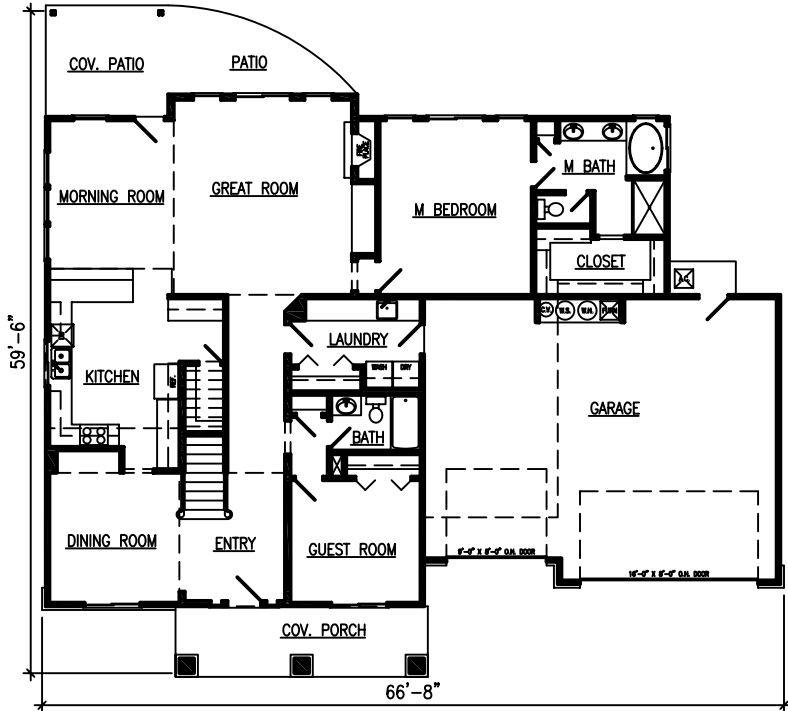

The LANCASTER

1882 SQ. FT. MAIN FLOOR
 877 SQ. FT. 2ND FLOOR
 2759 SQ. FT. TOTAL