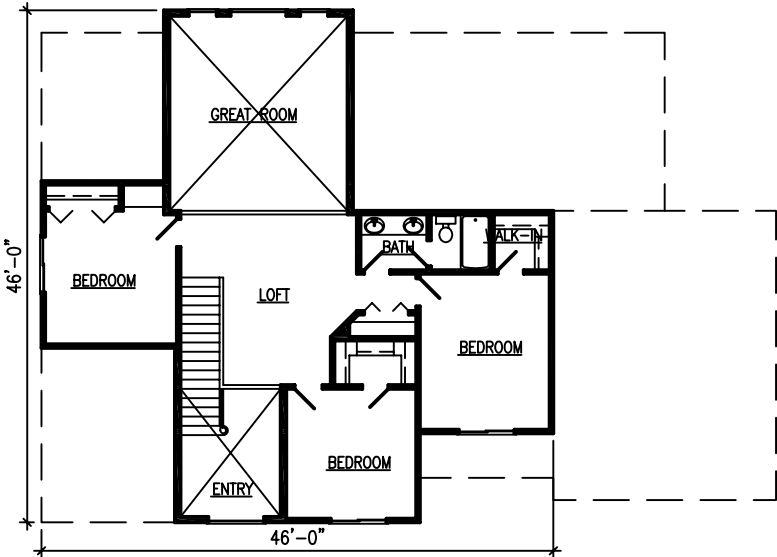

The LANCASTER

1882 SQ. FT. MAIN FLOOR
 877 SQ. FT. 2ND FLOOR
 2759 SQ. FT. TOTAL